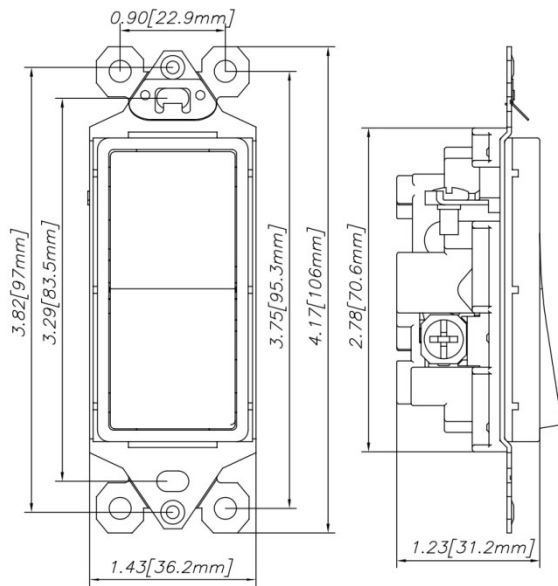

Switches

Wiring Devices

Meets National Electrical Code® Requirements
Decorator Rocker Lighting Switches
Toggle Lighting Switches

Features and Benefit

Color: White/Ivory/Almond/Black/Grey/Brown
Operating Temperature: Maximum continuous +60° C,
minimum -40° C without impact
Flammability: UL94 V2
Product Size: 106x36.2x31.2mm
Certification: UL/CUL
Rating: 15A, 120V/277V
Grounding: Self-Grounding with auto Ground Clip
Grade: Residential & Commercial Grade
Finish: Glossy
Plate: Standard Plate/Screwless Plate

- High-impact resistant thermoplastic construction;
- Narrow back body leaves more room for wires in the box;
- Designer-style satin-finish rocker;
- Easy-access green hex head ground screw;
- Excellent performance with quiet paddle action;
- Accepts #12 and #14 AWG (Push-In wire #14 AWG only);
- Tri-drive ground, terminal and mounting screws;
- Auto ground copper clip assures positive ground.
- Standard plate/Screwless wallplate optional.
- Wan

Dimensions

Decorator Switch

Single Pole/3-ways

Height $106.0 \pm 0.5\text{mm}$

Width $36.2 \pm 0.5\text{mm}$

Depth $31.2 \pm 0.5\text{mm}$

*Metal Bracket Thickness: 1.2mm

Toggle Switch

Single Pole

Height $106.0 \pm 0.5\text{mm}$

Width $22.6 \pm 0.5\text{mm}$

Depth $22.4 \pm 0.5\text{mm}$

*Metal Bracket Thickness: 1.2mm

Toggle Switch

3-Ways

Height $106.0 \pm 0.5\text{mm}$