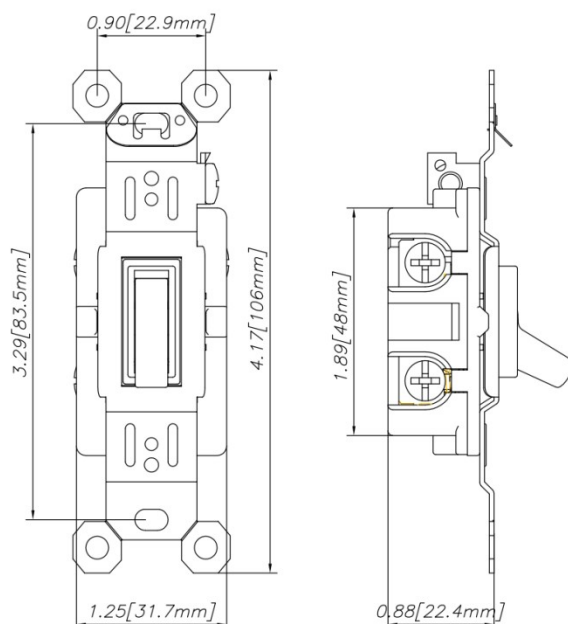

Switches

Wiring Devices

Meets National Electrical Code® Requirements
Decorator Rocker Lighting Switches
Toggle Lighting Switches

Features and Benefit

Color: White/Ivory/Almond/Black/Grey/Brown
Operating Temperature: Maximum continuous +60° C,
minimum -40° C without impact
Flammability: UL94 V2
Product Size: 106x36.2x31.2mm
Certification: UL/CUL
Rating: 15A, 120V/277V
Grounding: Self-Grounding with auto Ground Clip
Grade: Residential & Commercial Grade
Finish: Glossy
Plate: Standard Plate/Screwless Plate

- High-impact resistant thermoplastic construction;
- Narrow back body leaves more room for wires in the box;
- Designer-style satin-finish rocker;
- Easy-access green hex head ground screw;
- Excellent performance with quiet paddle action;
- Accepts #12 and #14 AWG (Push-In wire #14 AWG only);
- Tri-drive ground, terminal and mounting screws;
- Auto ground copper clip assures positive ground.
- Standard plate/Screwless wallplate optional.
- Wan

Dimensions

Decorator Switch

Single Pole/3-ways

Height $106.0 \pm 0.5\text{mm}$

Width $36.2 \pm 0.5\text{mm}$

Depth $31.2 \pm 0.5\text{mm}$

*Metal Bracket Thickness: 1.2mm

Toggle Switch

Single Pole

Height $106.0 \pm 0.5\text{mm}$

Width $22.6 \pm 0.5\text{mm}$

Depth $22.4 \pm 0.5\text{mm}$

*Metal Bracket Thickness: 1.2mm

Toggle Switch

3-Ways

Height $106.0 \pm 0.5\text{mm}$