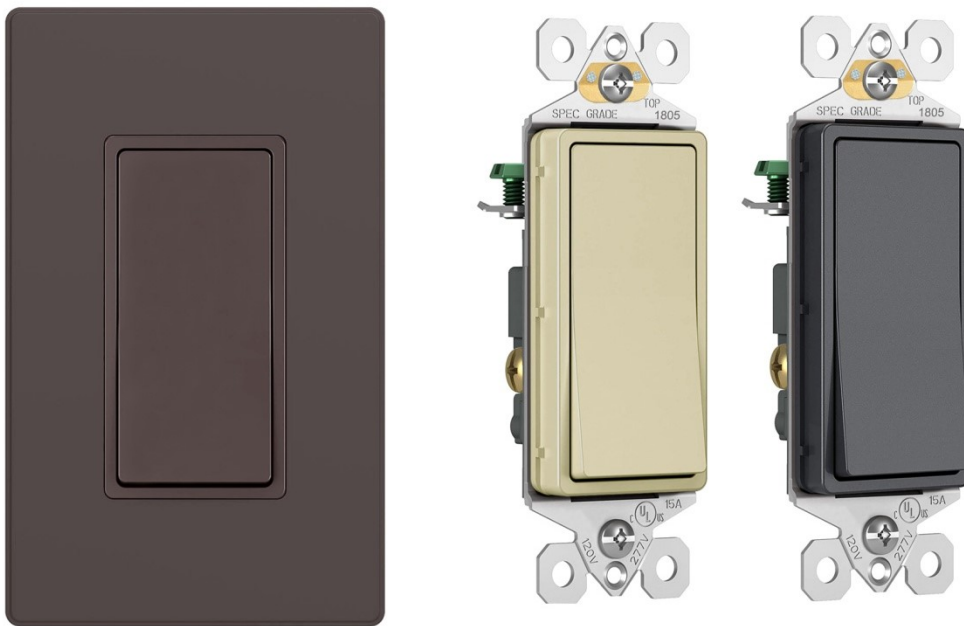

Switches

Wiring Devices

Meets National Electrical Code® Requirements
Decorator Rocker Lighting Switches
Toggle Lighting Switches

Features and Benefit

Color: White/Ivory/Almond/Black/Grey/Brown
Operating Temperature: Maximum continuous +60° C,
minimum -40° C without impact
Flammability: UL94 V2
Product Size: 106x36.2x31.2mm
Certification: UL/CUL
Rating: 15A, 120V/277V
Grounding: Self-Grounding with auto Ground Clip
Grade: Residential & Commercial Grade
Finish: Glossy
Plate: Standard Plate/Screwless Plate

- High-impact resistant thermoplastic construction;
- Narrow back body leaves more room for wires in the box;
- Designer-style satin-finish rocker;
- Easy-access green hex head ground screw;
- Excellent performance with quiet paddle action;
- Accepts #12 and #14 AWG (Push-In wire #14 AWG only);
- Tri-drive ground, terminal and mounting screws;
- Auto ground copper clip assures positive ground.
- Standard plate/Screwless wallplate optional.
- Wan

Dimensions

Decorator Switch

Single Pole/3-ways

Height $106.0 \pm 0.5\text{mm}$

Width $36.2 \pm 0.5\text{mm}$

Depth $31.2 \pm 0.5\text{mm}$

*Metal Bracket Thickness: 1.2mm

Toggle Switch

Single Pole

Height $106.0 \pm 0.5\text{mm}$

Width $22.6 \pm 0.5\text{mm}$

Depth $22.4 \pm 0.5\text{mm}$

*Metal Bracket Thickness: 1.2mm

Toggle Switch

3-Ways

Height $106.0 \pm 0.5\text{mm}$