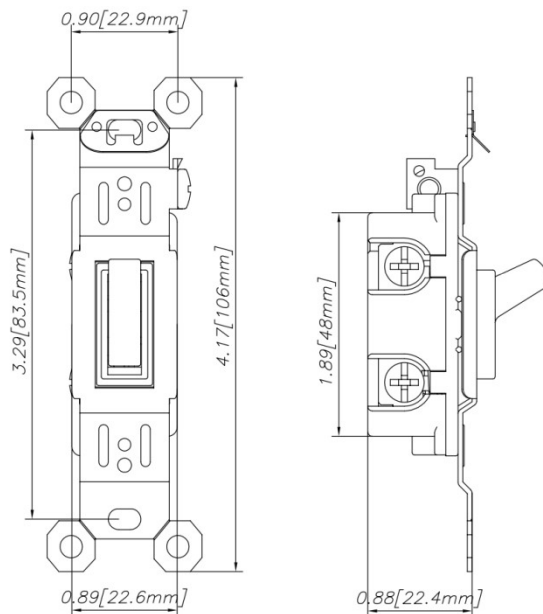

Switches

Wiring Devices

Meets National Electrical Code® Requirements
Decorator Rocker Lighting Switches
Toggle Lighting Switches

Features and Benefit

Color: White/Ivory/Almond/Black/Grey/Brown
Operating Temperature: Maximum continuous +60° C,
minimum -40° C without impact
Flammability: UL94 V2
Product Size: 106x36.2x31.2mm
Certification: UL/CUL
Rating: 15A, 120V/277V
Grounding: Self-Grounding with auto Ground Clip
Grade: Residential & Commercial Grade
Finish: Glossy
Plate: Standard Plate/Screwless Plate

- High-impact resistant thermoplastic construction;
- Narrow back body leaves more room for wires in the box;
- Designer-style satin-finish rocker;
- Easy-access green hex head ground screw;
- Excellent performance with quiet paddle action;
- Accepts #12 and #14 AWG (Push-In wire #14 AWG only);
- Tri-drive ground, terminal and mounting screws;
- Auto ground copper clip assures positive ground.
- Standard plate/Screwless wallplate optional.
- Wan

Dimensions

Decorator Switch

Single Pole/3-ways

Height $106.0 \pm 0.5\text{mm}$

Width $36.2 \pm 0.5\text{mm}$

Depth $31.2 \pm 0.5\text{mm}$

*Metal Bracket Thickness: 1.2mm

Toggle Switch

Single Pole

Height $106.0 \pm 0.5\text{mm}$

Width $22.6 \pm 0.5\text{mm}$

Depth $22.4 \pm 0.5\text{mm}$

*Metal Bracket Thickness: 1.2mm

Toggle Switch

3-Ways

Height $106.0 \pm 0.5\text{mm}$